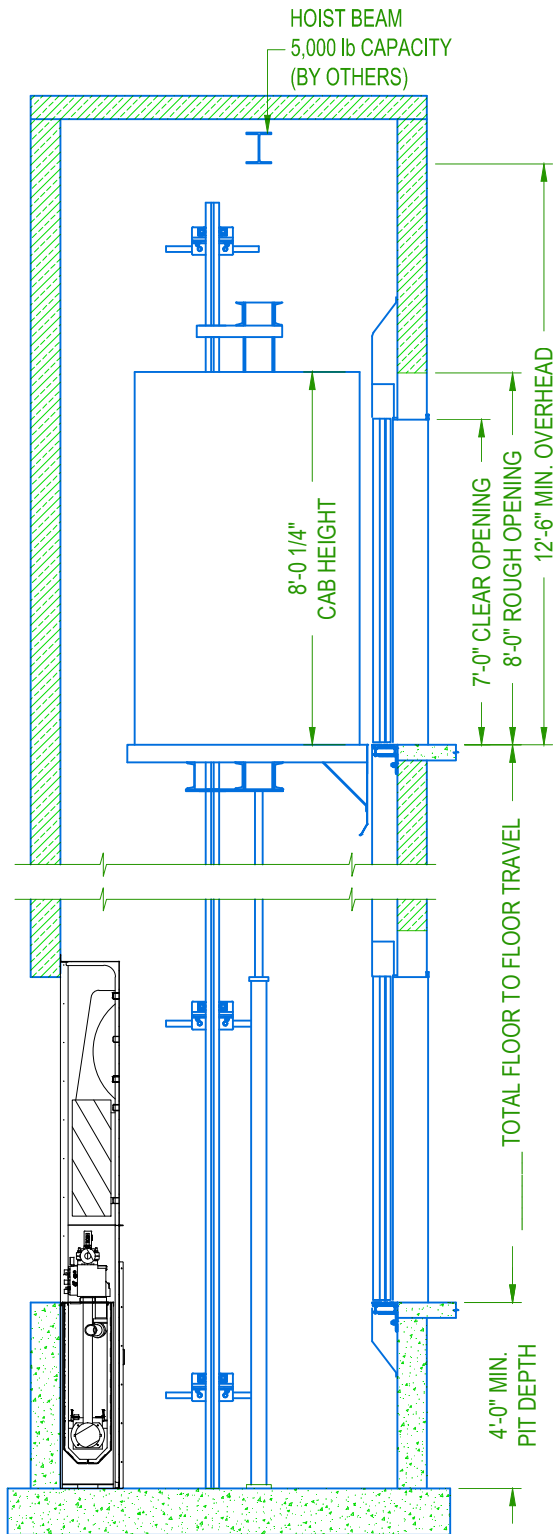

SECTION A-A
NOT TO SCALE

PASSENGER HOLELESS
ELEVATION VIEW

CAPACITY 3500 lbs.	*35MRLHHTS1E14
TWO SPEED	
PU IN THE REAR	

TWO SPEED HOISTWAY PLAN

PASSENGER HOLELESS

PLAN VIEW

CAPACITY 3500 lbs.

***35MRLHHTS1E14**

TWO SPEED

PU IN THE REAR

SECTION A-A
NOT TO SCALE

TWO SPEED HOISTWAY PLAN

**PASSENGER HOLELESS
ELEVATION & PLAN VIEW**

CAPACITY 3500 lbs. *35MRLHHTS1E14
TWO SPEED
PU IN THE REAR