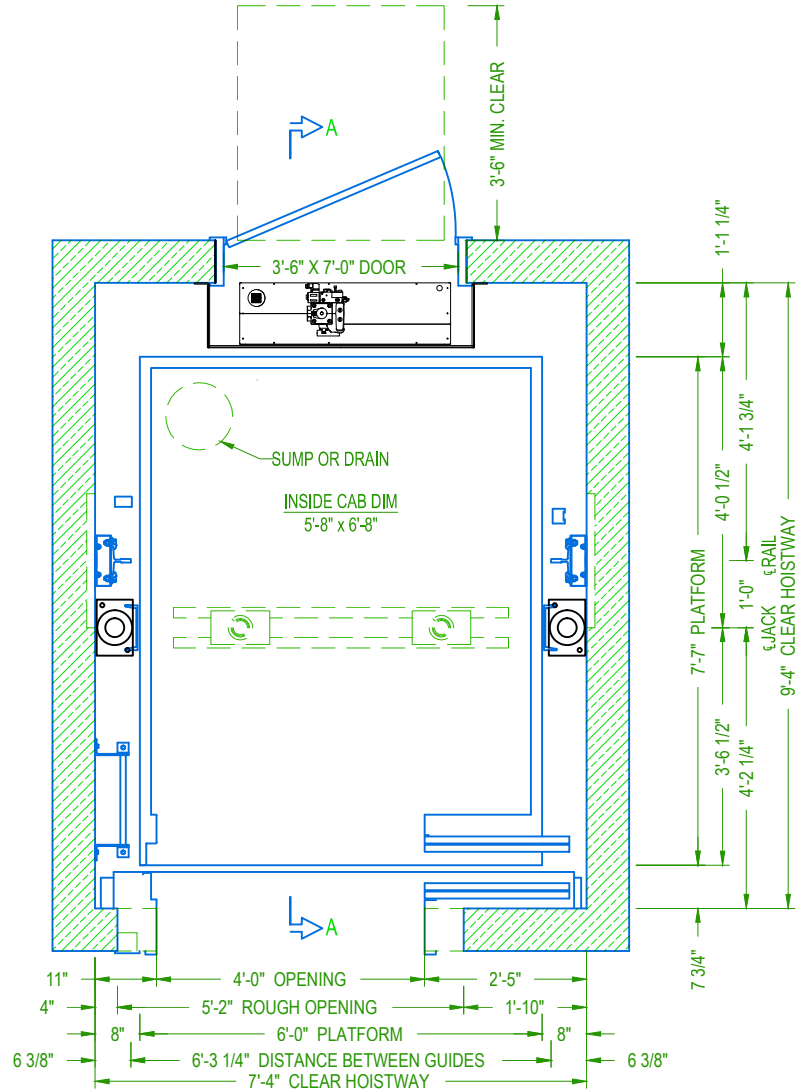

SECTION A-A
NOT TO SCALE

PASSENGER HOLELESS
ELEVATION VIEW

CAPACITY 3500 lbs.	*35MRLHHTS1E14
TWO SPEED	
PU IN THE REAR	

TWO SPEED HOISTWAY PLAN

PASSENGER HOLELESS

PLAN VIEW

CAPACITY 3500 lbs.

***35MRLHHTS1E14**

TWO SPEED

PU IN THE REAR

SECTION A-A
NOT TO SCALE

TWO SPEED HOISTWAY PLAN

**PASSENGER HOLELESS
ELEVATION & PLAN VIEW**

CAPACITY 3500 lbs. *35MRLHHTS1E14
TWO SPEED
PU IN THE REAR