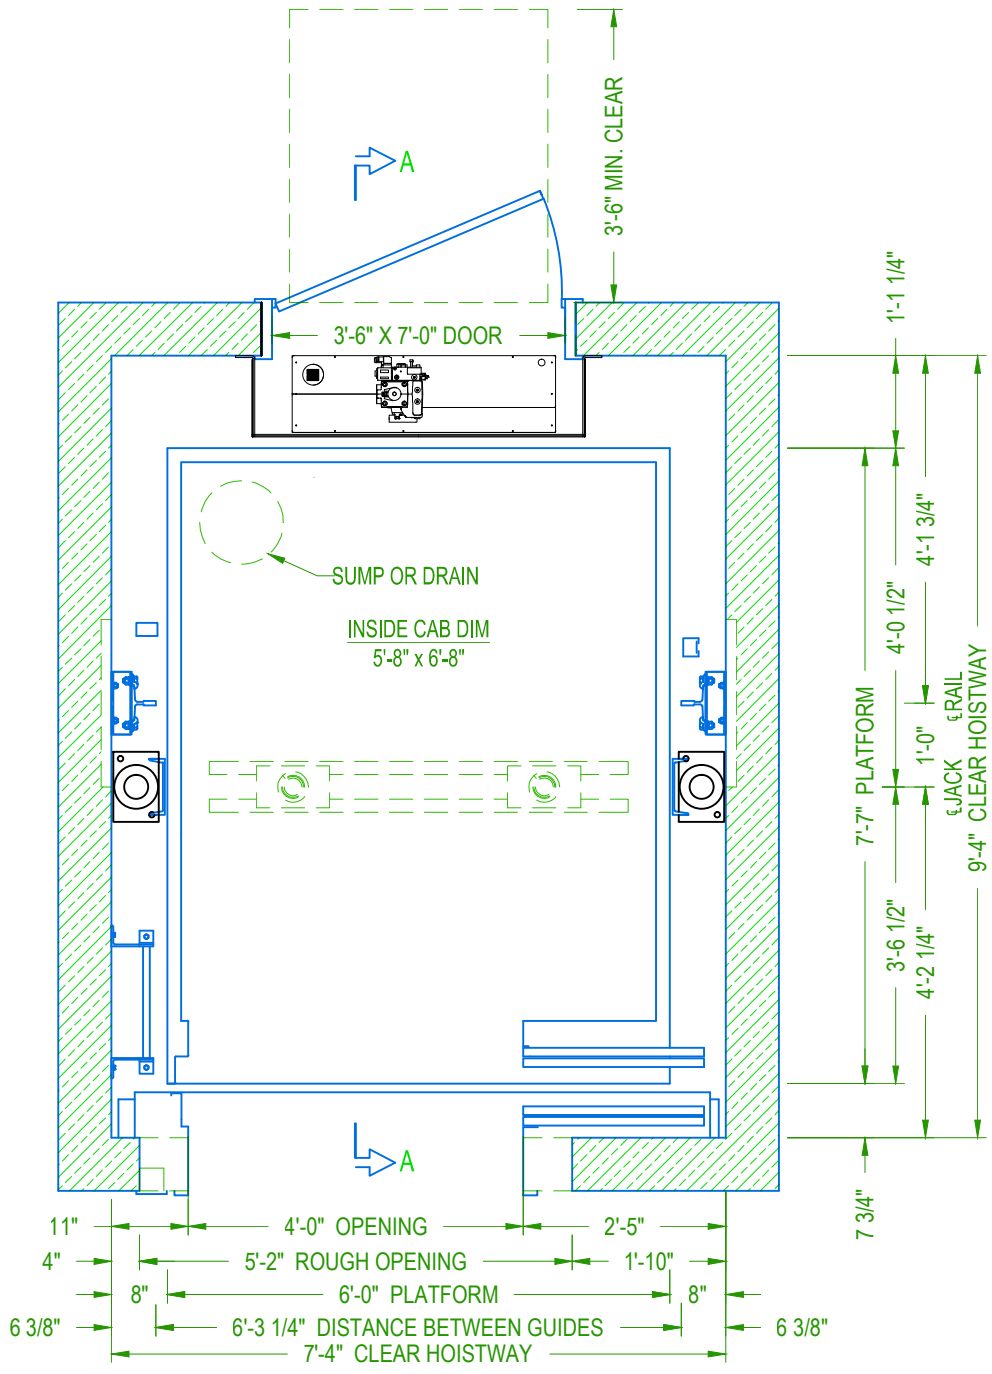

SECTION A-A
NOT TO SCALE

PASSENGER HOLELESS
ELEVATION VIEW

CAPACITY 3500 lbs.	*35MRLHHTS1E14
TWO SPEED	
PU IN THE REAR	

TWO SPEED HOISTWAY PLAN

PASSENGER HOLELESS

PLAN VIEW

CAPACITY 3500 lbs.

***35MRLHHTS1E14**

TWO SPEED

PU IN THE REAR

SECTION A-A
NOT TO SCALE

TWO SPEED HOISTWAY PLAN

**PASSENGER HOLELESS
ELEVATION & PLAN VIEW**

CAPACITY 3500 lbs. *35MRLHHTS1E14
TWO SPEED
PU IN THE REAR