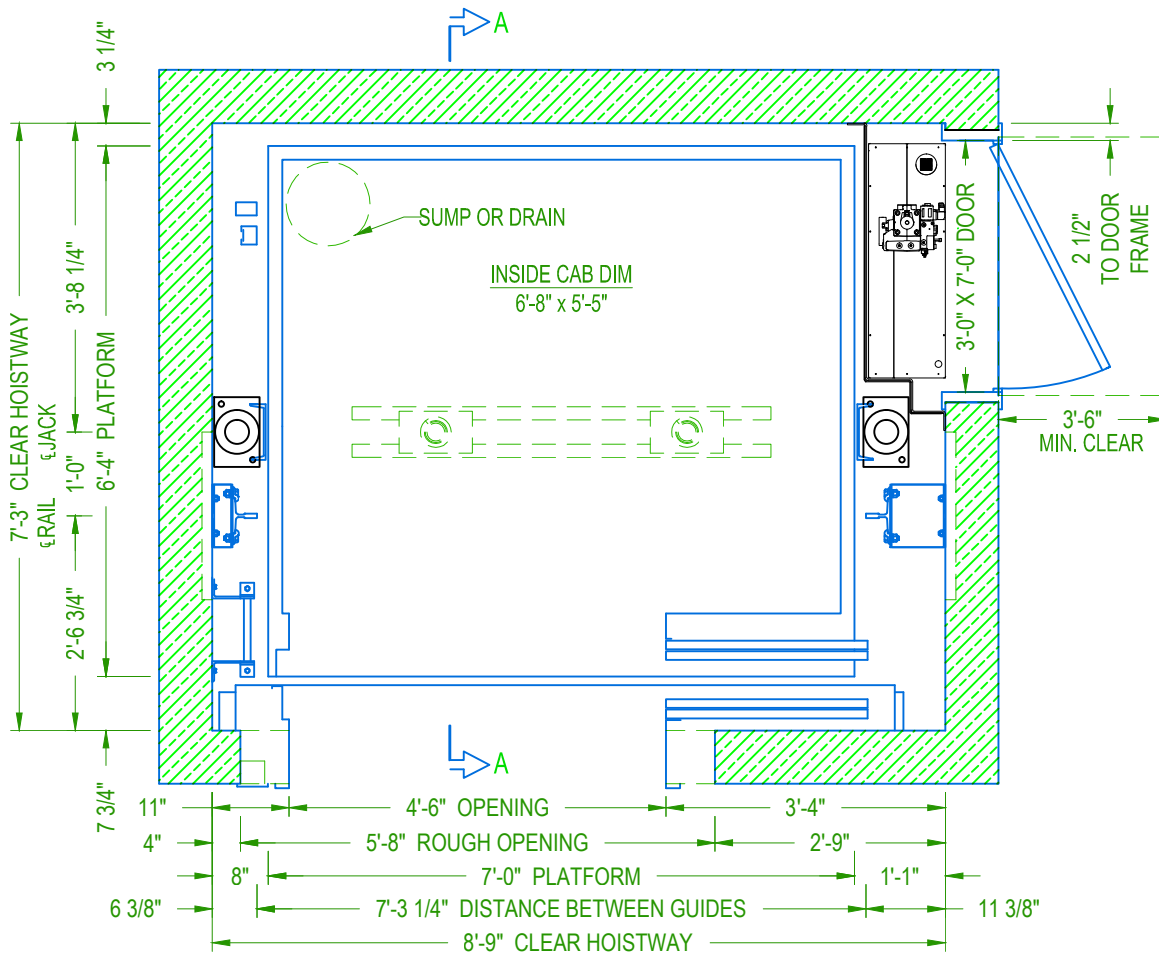

SECTION A-A
NOT TO SCALE

PASSENGER HOLELESS
ELEVATION VIEW

CAPACITY 3500 lbs.
TWO SPEED
PU ON THE SIDE

35MRLHTS1E14

TWO SPEED HOISTWAY PLAN

**PASSENGER HOLELESS
PLAN VIEW**

CAPACITY 3500 lbs.

35MRLHTS1E14

TWO SPEED

PU ON THE SIDE

**PASSENGER HOLELESS
ELEVATION & PLAN VIEW**

CAPACITY 3500 lbs.
TWO SPEED
PU ON THE SIDE

35MRLHTS1E14