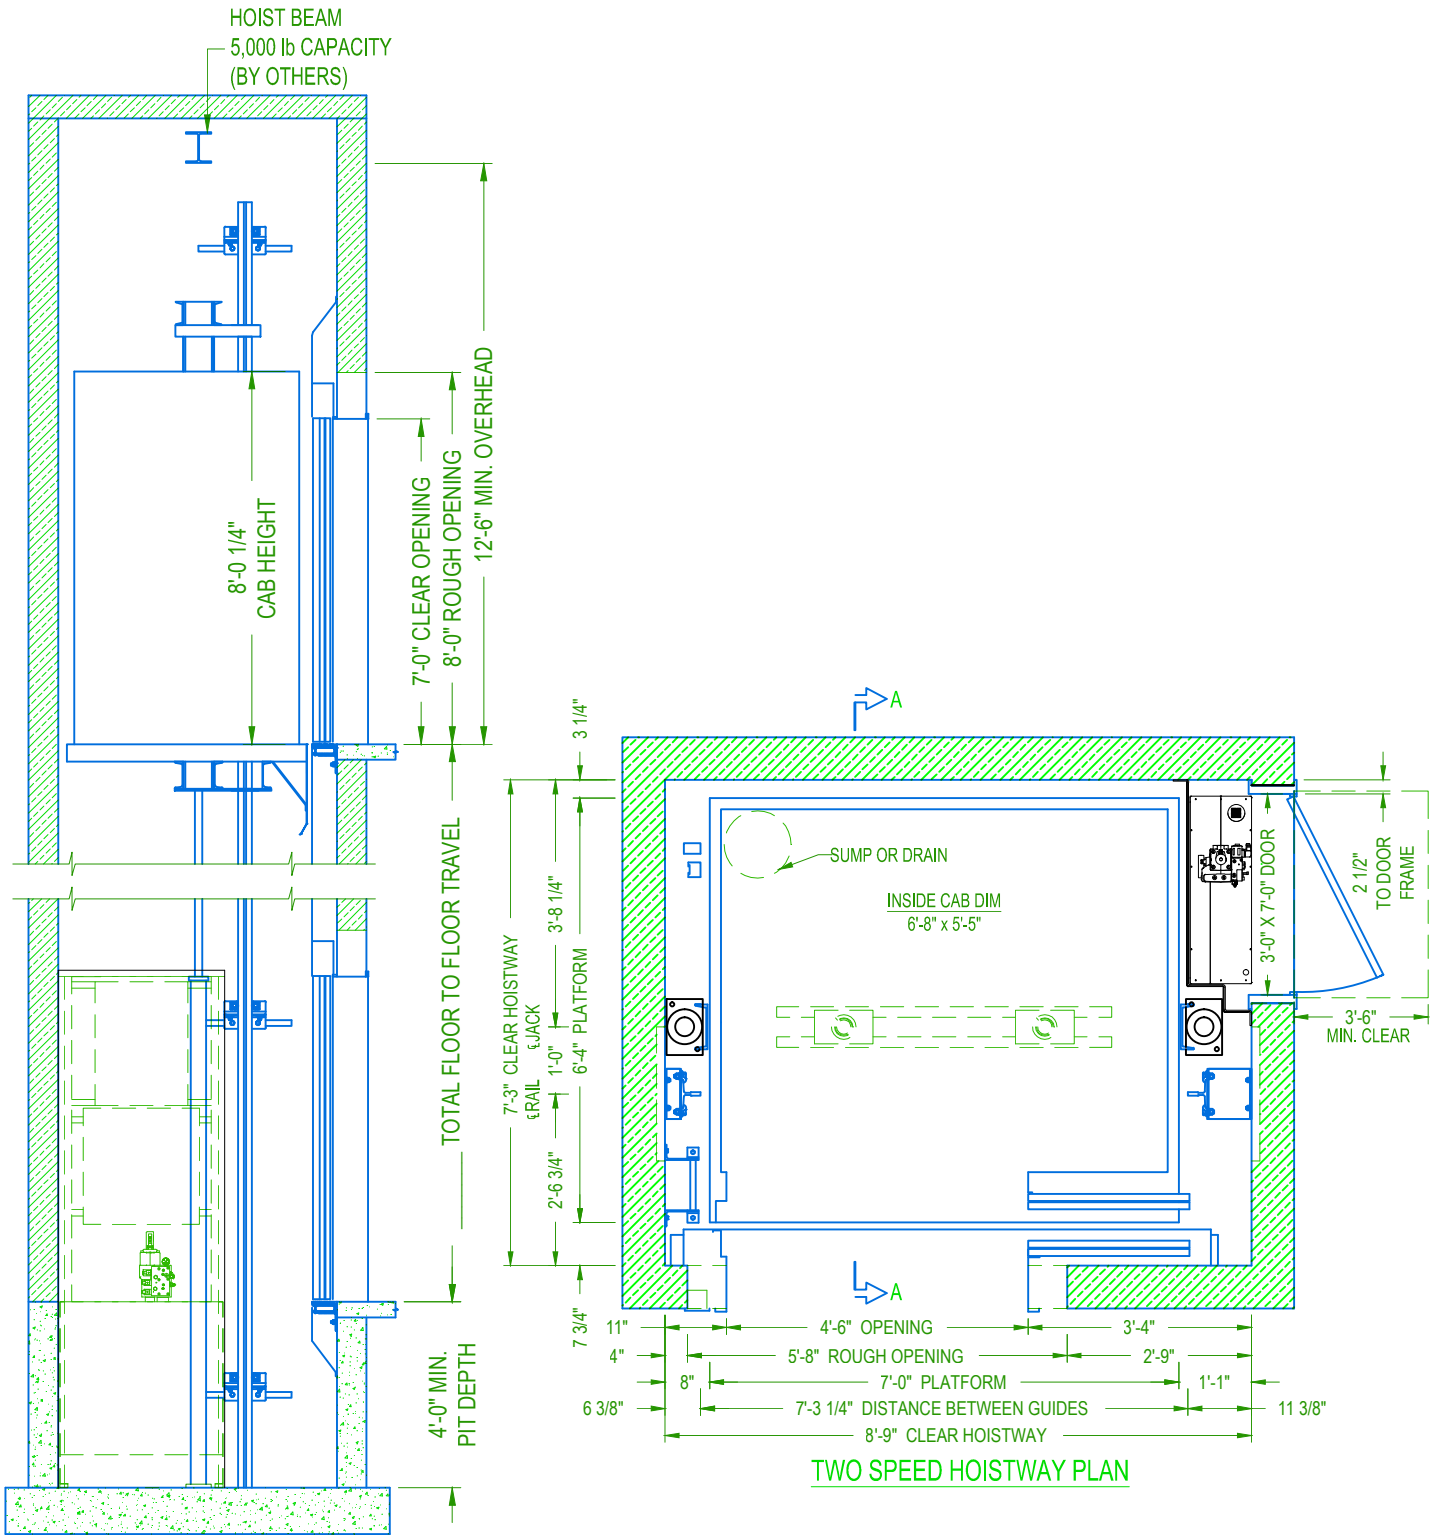

SECTION A-A
NOT TO SCALE

PASSENGER HOLELESS
ELEVATION VIEW

CAPACITY 3500 lbs.
TWO SPEED
PU ON THE SIDE

35MRLHTS1E14

TWO SPEED HOISTWAY PLAN

**PASSENGER HOLELESS
PLAN VIEW**

CAPACITY 3500 lbs.

35MRLHTS1E14

TWO SPEED

PU ON THE SIDE

**PASSENGER HOLELESS
ELEVATION & PLAN VIEW**

CAPACITY 3500 lbs.
TWO SPEED
PU ON THE SIDE

35MRLHTS1E14