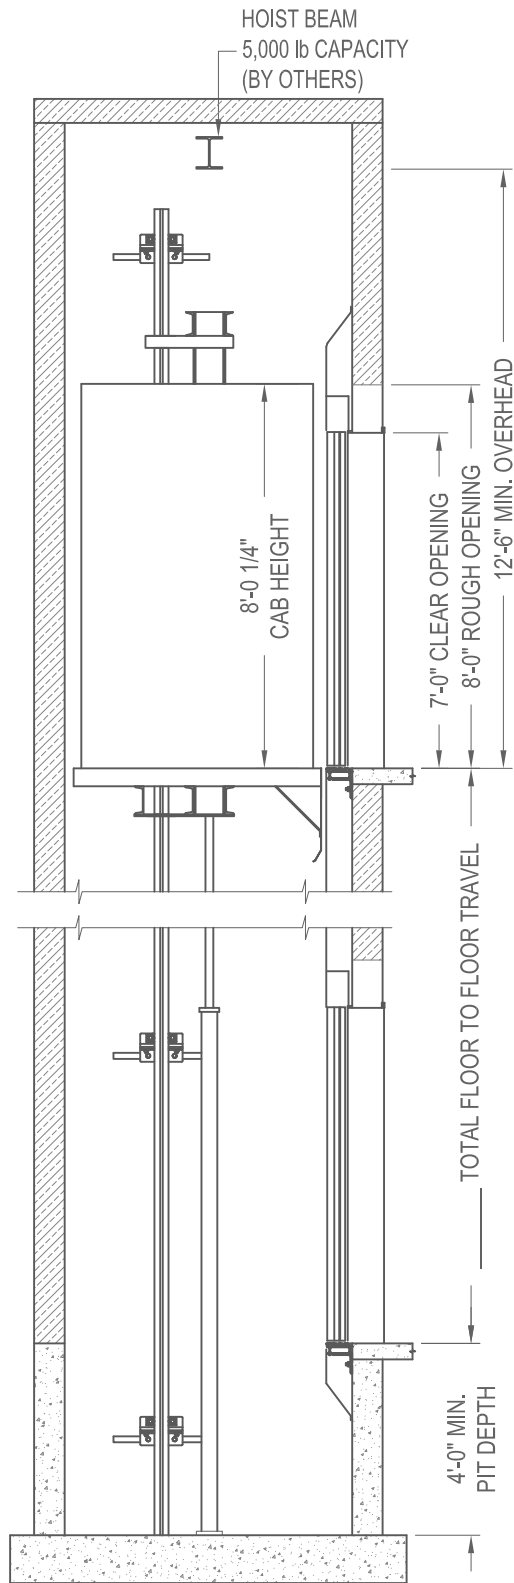

SECTION A-A
NOT TO SCALE

TWO SPEED HOISTWAY PLAN

PASSENGER TELESCOPIC HOLELESS

ELEVATION & PLAN VIEW

CAPACITY 3000 lbs.

TWO SPEED

30THLTS1E14

TWO SPEED HOISTWAY PLAN

PASSENGER TELESCOPIC HOLELESS

PLAN VIEW

CAPACITY 3000 lbs.

30THLTS1E14

TWO SPEED

SECTION A-A
NOT TO SCALE

PASSENGER TELESCOPIC HOLELESS

ELEVATION VIEW

CAPACITY 3000 lbs.

TWO SPEED

30THLTS1E14