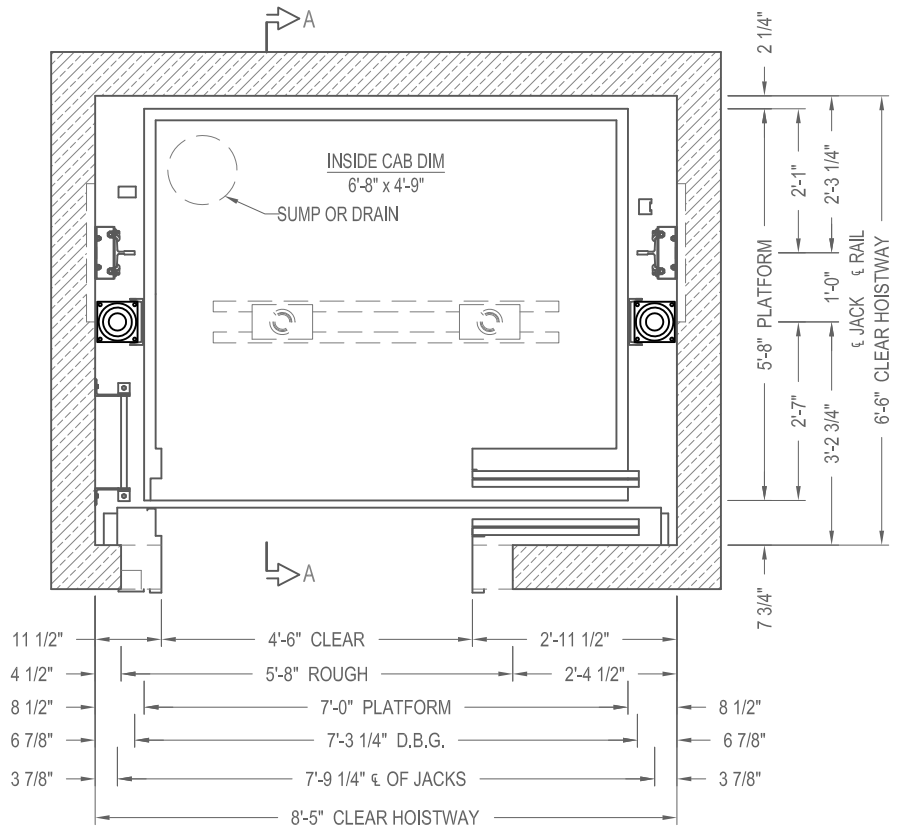

SECTION A-A
NOT TO SCALE

TWO SPEED HOISTWAY PLAN

PASSENGER TELESCOPIC HOLELESS

ELEVATION & PLAN VIEW

CAPACITY 3000 lbs.

TWO SPEED

30THLTS1E14

TWO SPEED HOISTWAY PLAN

PASSENGER TELESCOPIC HOLELESS

PLAN VIEW

CAPACITY 3000 lbs.

30THLTS1E14

TWO SPEED

SECTION A-A
NOT TO SCALE

PASSENGER TELESCOPIC HOLELESS

ELEVATION VIEW

CAPACITY 3000 lbs.

TWO SPEED

30THLTS1E14