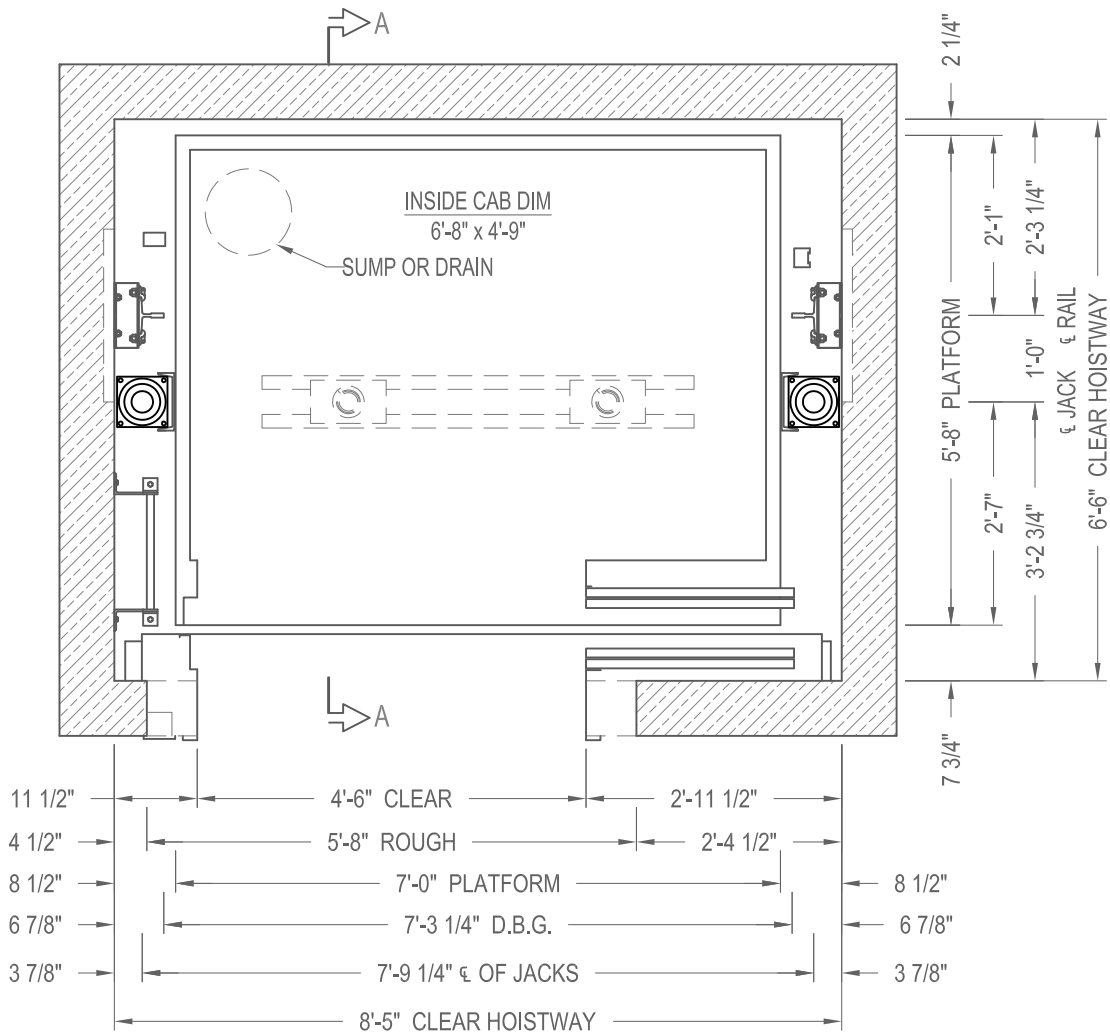

SECTION A-A
NOT TO SCALE

TWO SPEED HOISTWAY PLAN

PASSENGER TELESCOPIC HOLELESS

ELEVATION & PLAN VIEW

CAPACITY 3000 lbs.

TWO SPEED

30THLTS1E14

TWO SPEED HOISTWAY PLAN

PASSENGER TELESCOPIC HOLELESS

PLAN VIEW

CAPACITY 3000 lbs.

30THLTS1E14

TWO SPEED

SECTION A-A
NOT TO SCALE

PASSENGER TELESCOPIC HOLELESS

ELEVATION VIEW

CAPACITY 3000 lbs.

TWO SPEED

30THLTS1E14