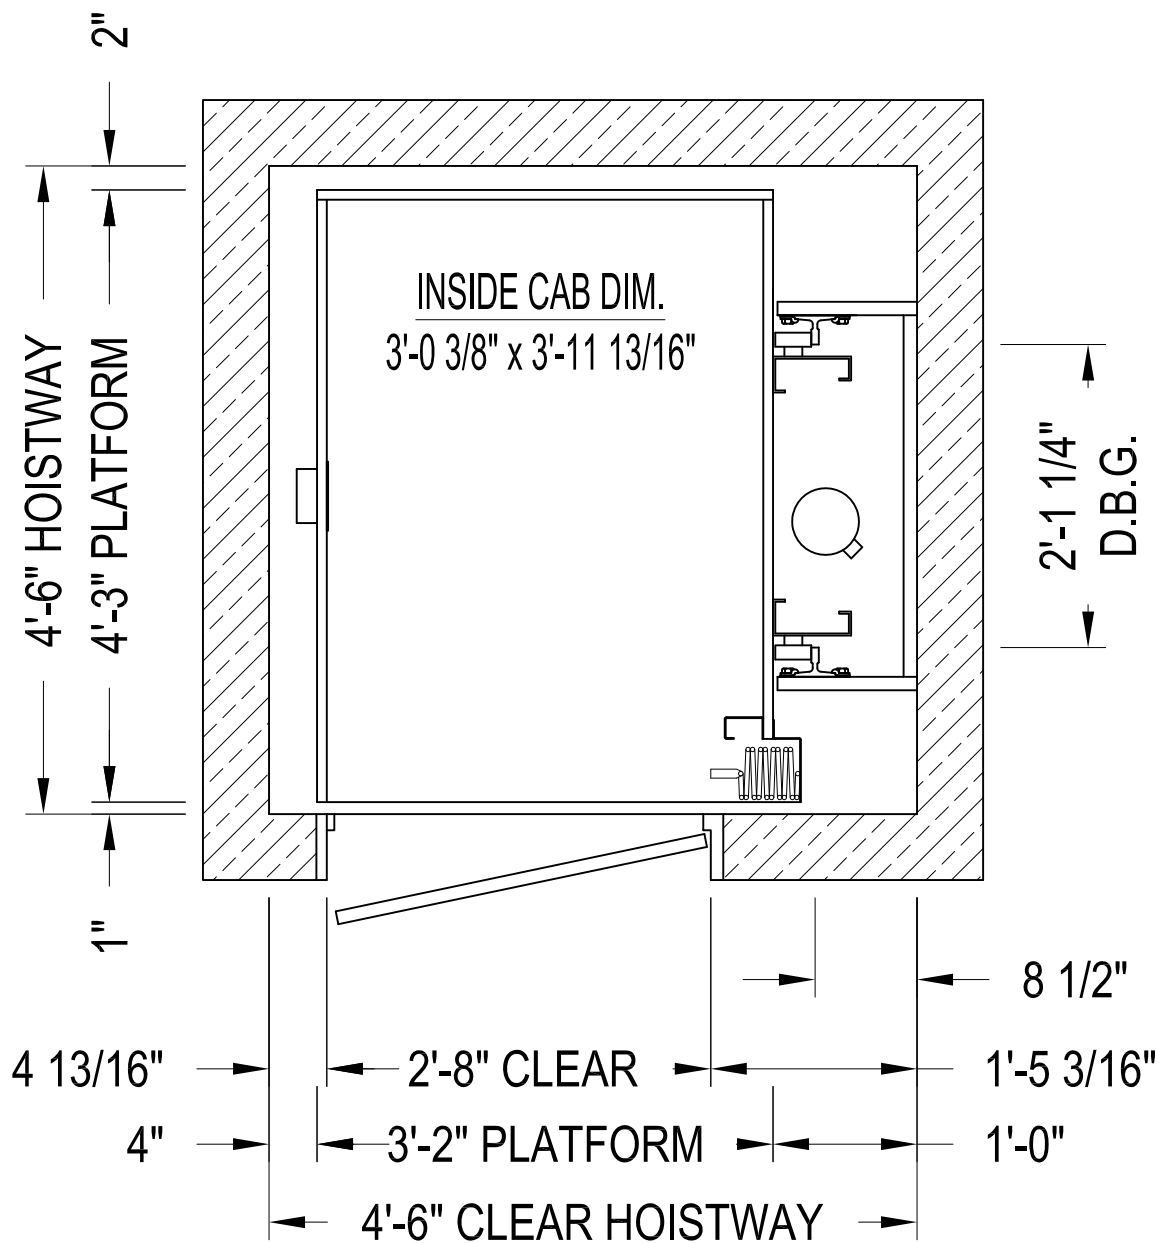

HOME ELEVATOR  
ELEVATION & PLAN VIEW

CAPACITY 700 lbs.

7RHW1E14

WOODFOLD

## HOISTWAY PLAN

HOME ELEVATOR

PLAN VIEW

CAPACITY 700 lbs.

7RHW1E14

WOODFOLD

HOME ELEVATOR  
ELEVATION VIEW

CAPACITY 700 lbs.