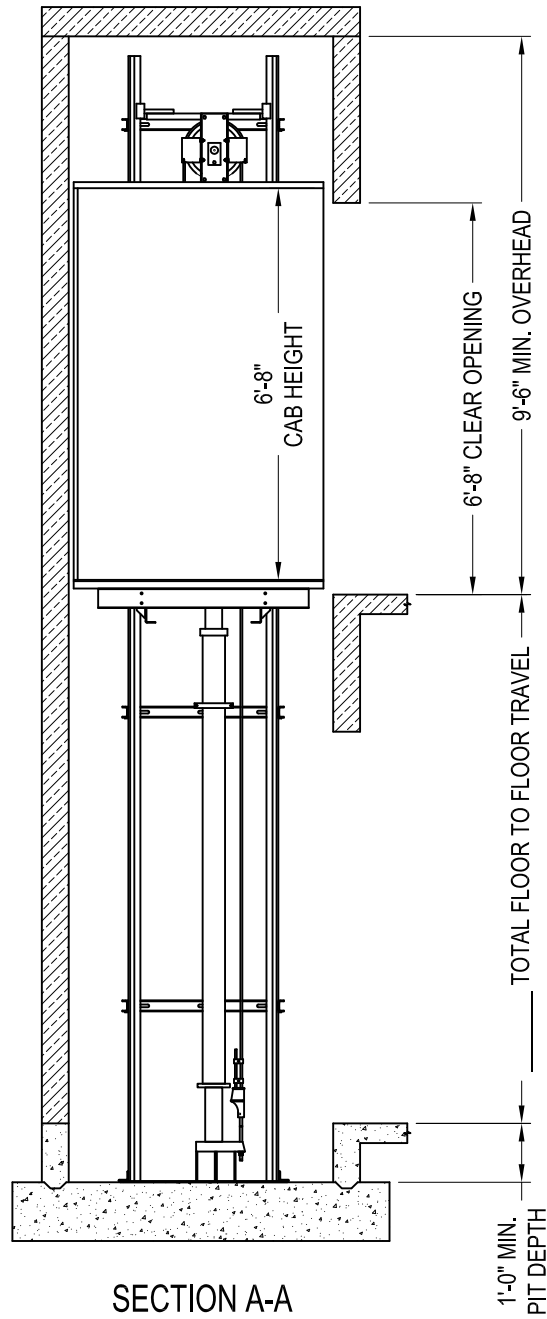

HOME ELEVATOR  
ELEVATION & PLAN VIEW

CAPACITY 700 lbs.

7RHW1E14

WOODFOLD

## HOISTWAY PLAN

HOME ELEVATOR

PLAN VIEW

CAPACITY 700 lbs.

7RHW1E14

WOODFOLD

HOME ELEVATOR  
ELEVATION VIEW

CAPACITY 700 lbs.