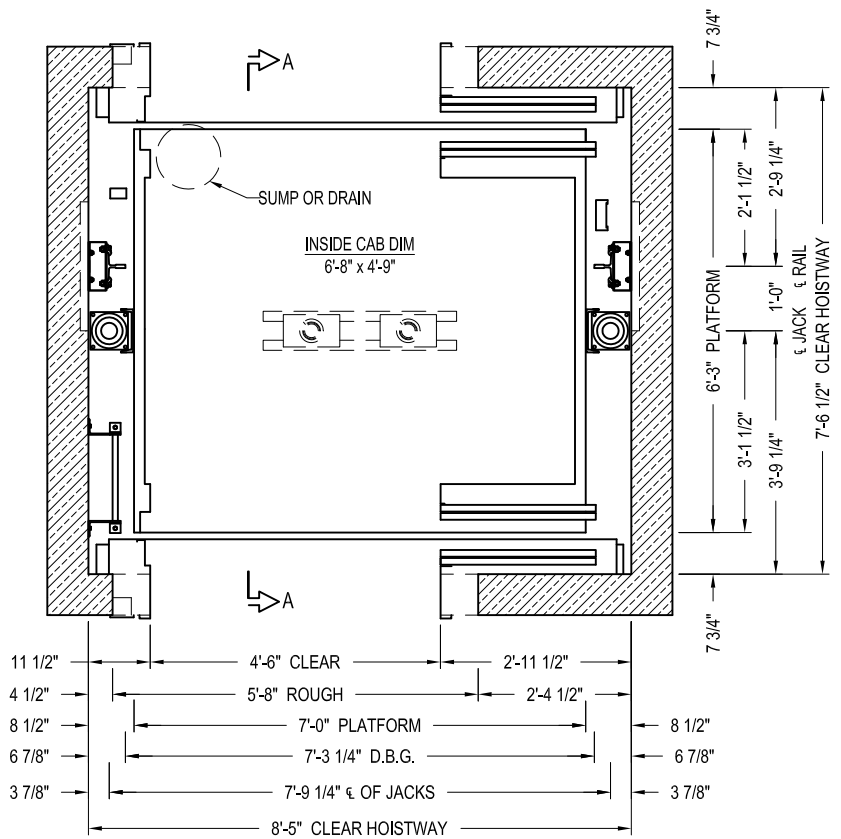

SECTION A-A
NOT TO SCALE

TWO SPEED HOISTWAY PLAN

PASSENGER TELESCOPIC HOLELESS
ELEVATION & PLAN VIEW

CAPACITY 3000 lbs.
TWO SPEED

30THLTS1E14

TWO SPEED HOISTWAY PLAN

PASSENGER TELESCOPIC HOLELESS

PLAN VIEW

CAPACITY 3000 lbs.

30THLTS1E14

TWO SPEED

SECTION A-A
NOT TO SCALE

PASSENGER TELESCOPIC HOLELESS

ELEVATION VIEW

CAPACITY 3000 lbs.

TWO SPEED