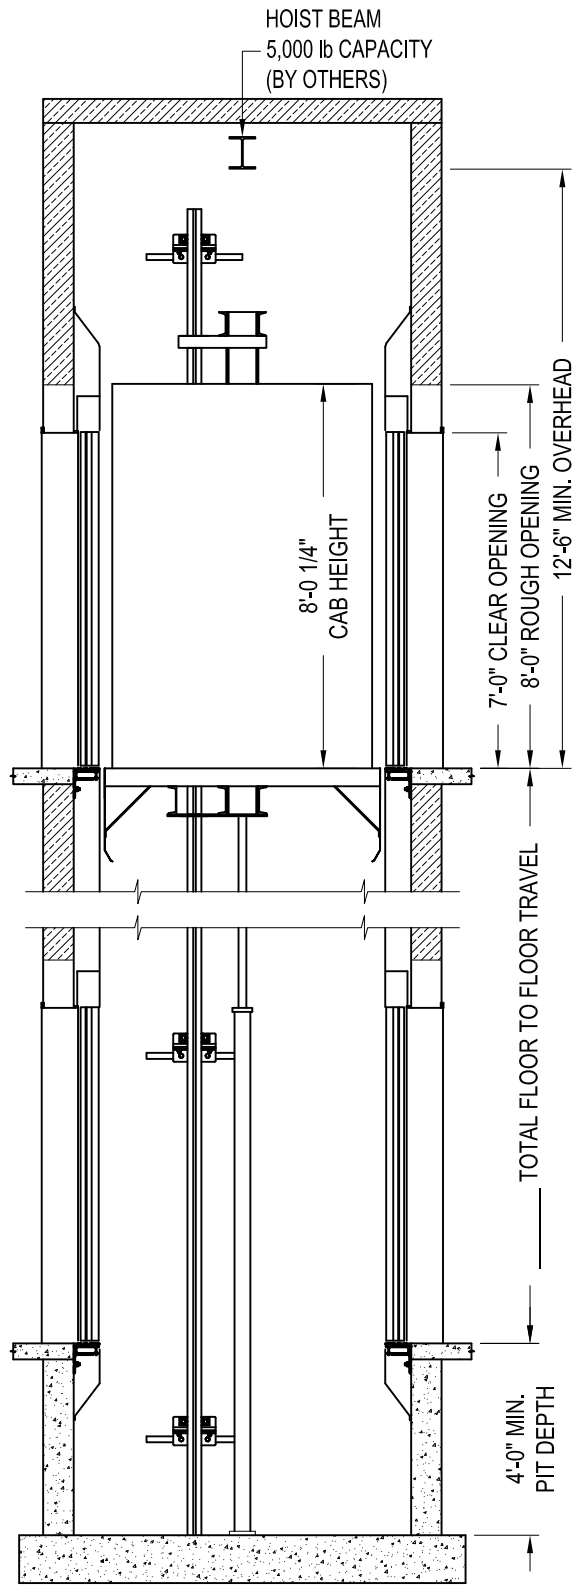

SECTION A-A
NOT TO SCALE

TWO SPEED HOISTWAY PLAN

PASSENGER TELESCOPIC HOLELESS
ELEVATION & PLAN VIEW

CAPACITY 3000 lbs.
TWO SPEED

30THLTS1E14

TWO SPEED HOISTWAY PLAN

PASSENGER TELESCOPIC HOLELESS

PLAN VIEW

CAPACITY 3000 lbs.

30THLTS1E14

TWO SPEED

SECTION A-A
NOT TO SCALE

PASSENGER TELESCOPIC HOLELESS

ELEVATION VIEW

CAPACITY 3000 lbs.

TWO SPEED