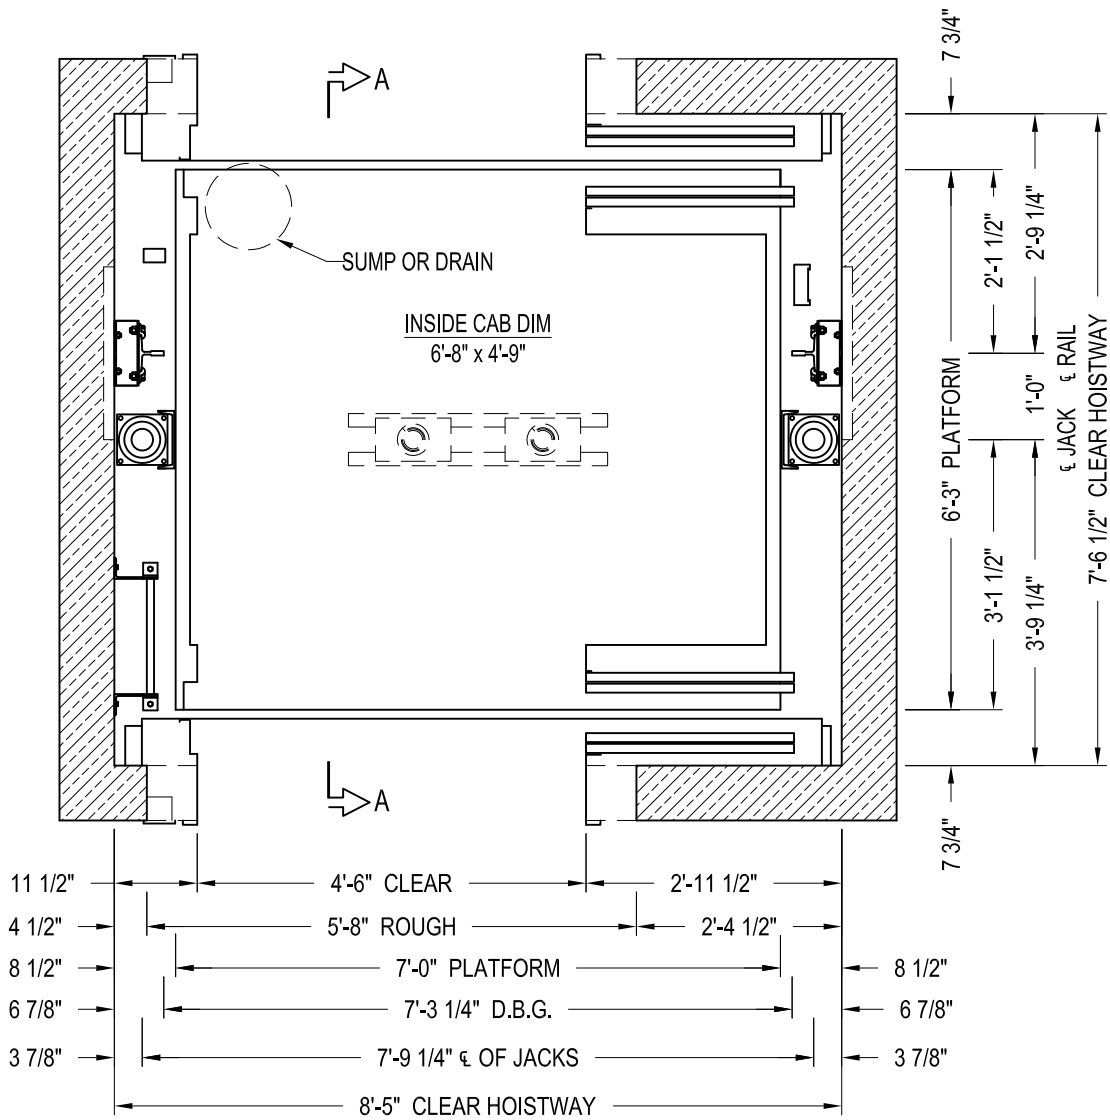

SECTION A-A
NOT TO SCALE

TWO SPEED HOISTWAY PLAN

PASSENGER TELESCOPIC HOLELESS
ELEVATION & PLAN VIEW

CAPACITY 3000 lbs.
TWO SPEED

30THLTS1E14

TWO SPEED HOISTWAY PLAN

PASSENGER TELESCOPIC HOLELESS

PLAN VIEW

CAPACITY 3000 lbs.

30THLTS1E14

TWO SPEED

SECTION A-A
NOT TO SCALE

PASSENGER TELESCOPIC HOLELESS

ELEVATION VIEW

CAPACITY 3000 lbs.

TWO SPEED