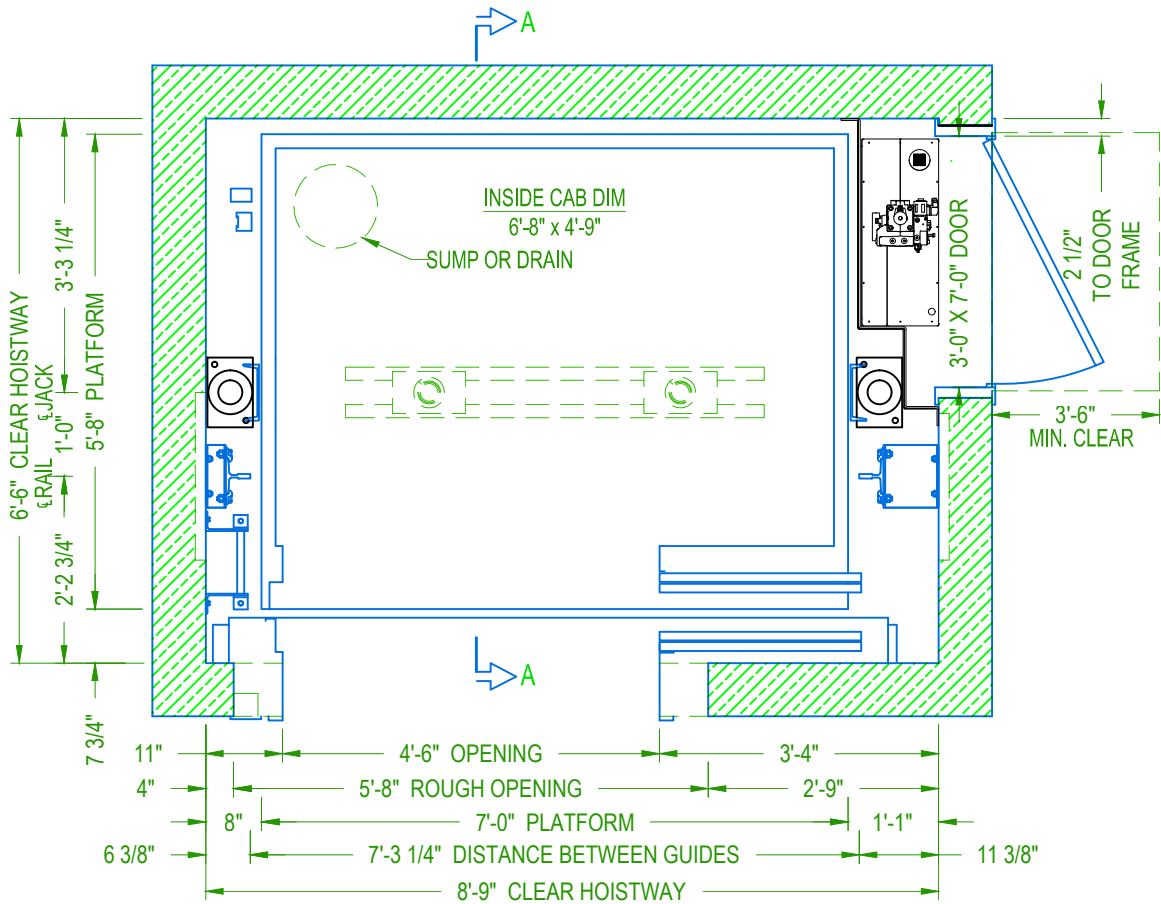

SECTION A-A
NOT TO SCALE

PASSENGER HOLELESS
ELEVATION VIEW

CAPACITY 3000 lbs.
TWO SPEED
PU ON THE SIDE

30MRLHTS1E14

TWO SPEED HOISTWAY PLAN

PASSENGER HOLELESS

PLAN VIEW

CAPACITY 3000 lbs.

30MRLHTS1E14

TWO SPEED

PU ON THE SIDE

SECTION A-A
NOT TO SCALE

**PASSENGER HOLELESS
ELEVATION & PLAN VIEW**

CAPACITY 3000 lbs.

30MRLHTS1E14

TWO SPEED

PU ON THE SIDE