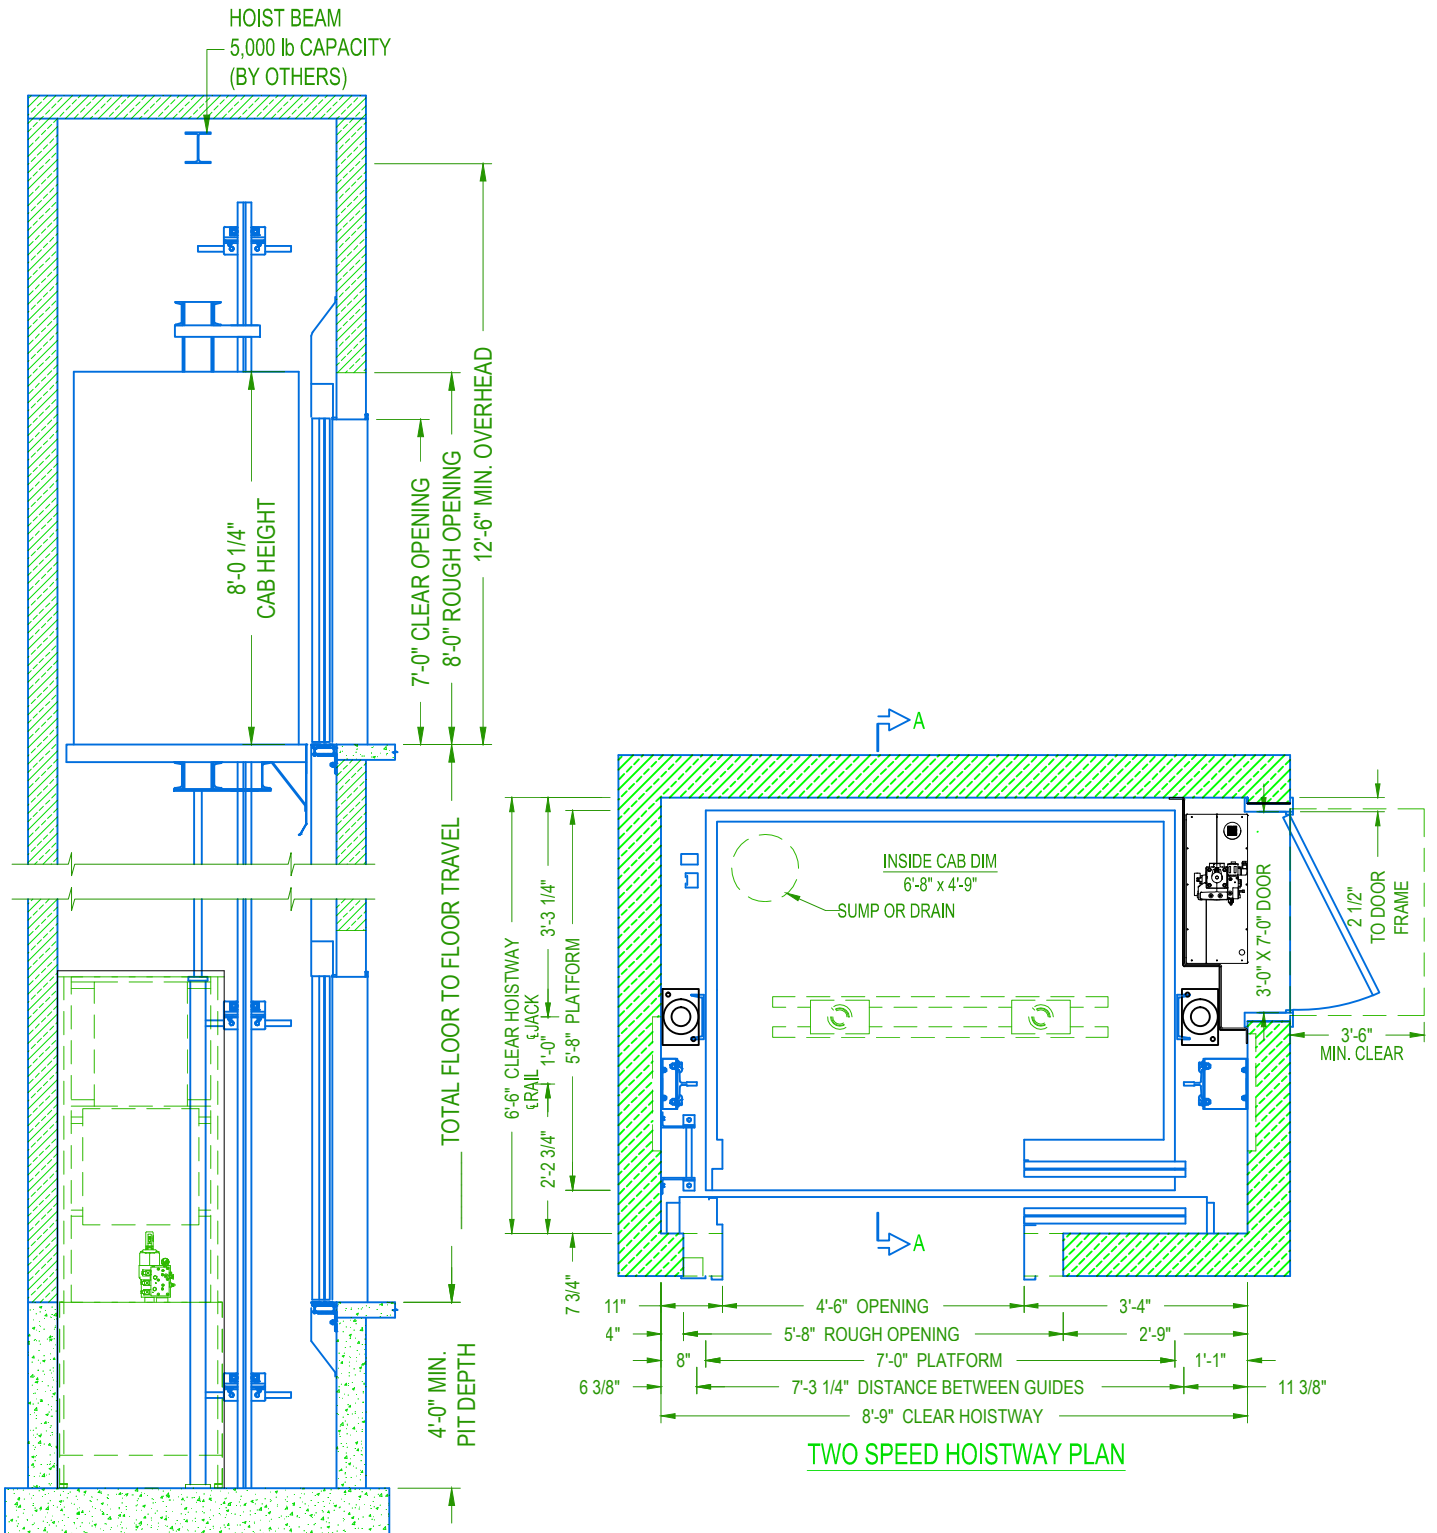

SECTION A-A
NOT TO SCALE

PASSENGER HOLELESS
ELEVATION VIEW

CAPACITY 3000 lbs.
TWO SPEED
PU ON THE SIDE

30MRLHTS1E14

TWO SPEED HOISTWAY PLAN

PASSENGER HOLELESS

PLAN VIEW

CAPACITY 3000 lbs.

30MRLHTS1E14

TWO SPEED

PU ON THE SIDE

SECTION A-A
NOT TO SCALE

**PASSENGER HOLELESS
ELEVATION & PLAN VIEW**

CAPACITY 3000 lbs.

30MRLHTS1E14

TWO SPEED

PU ON THE SIDE