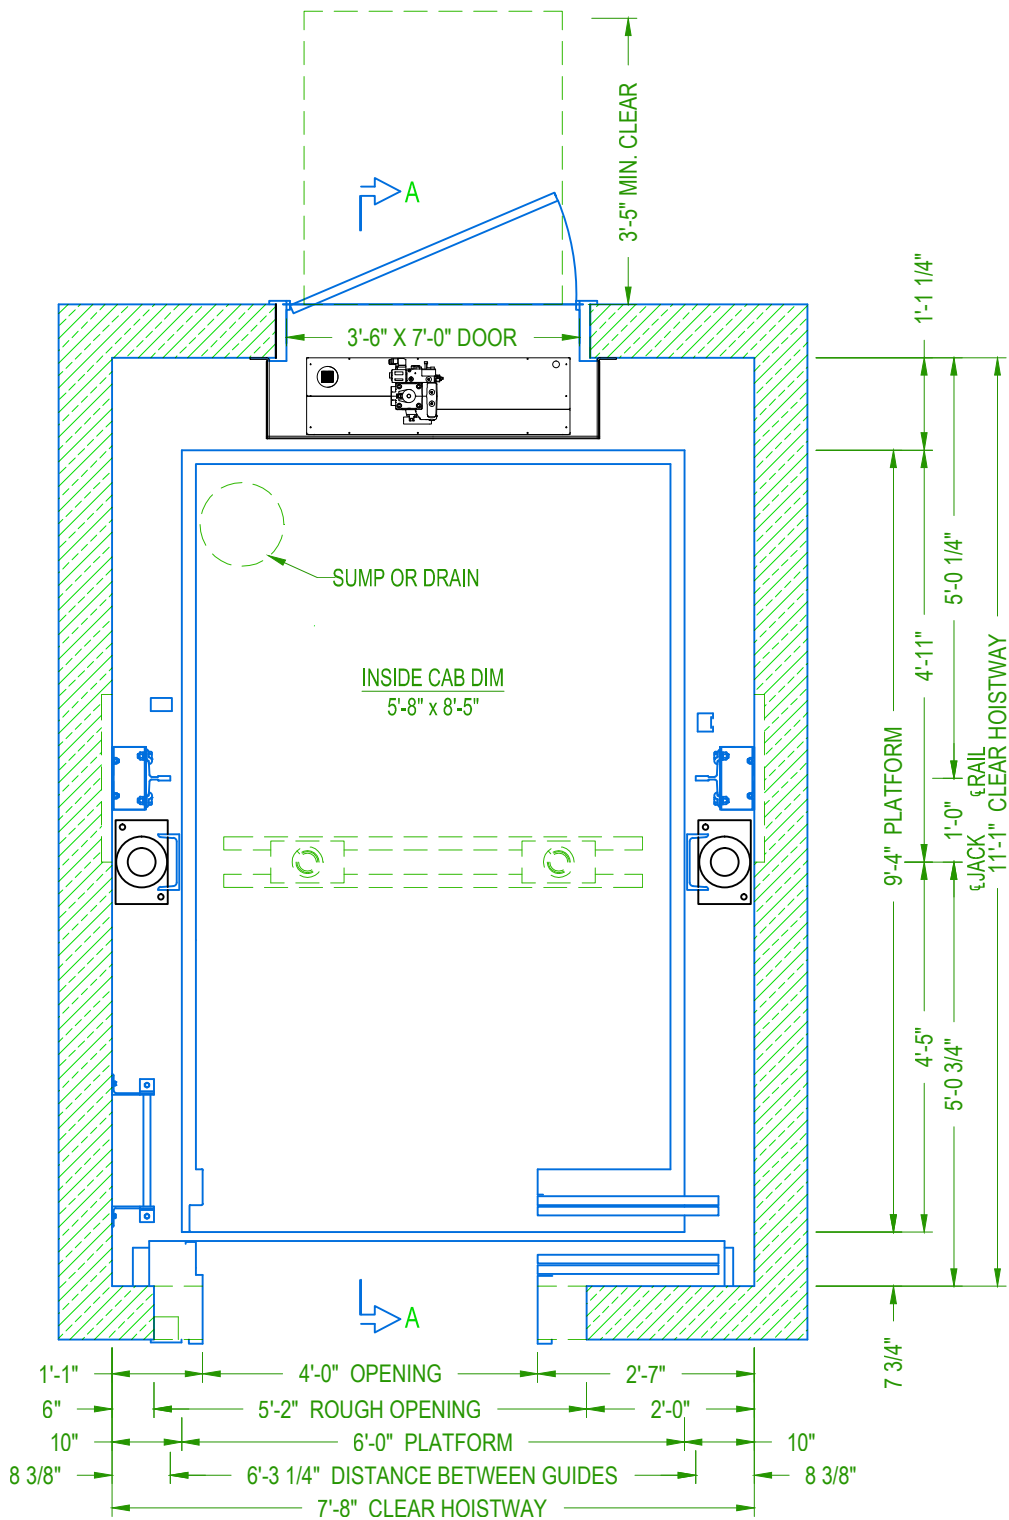

SECTION A-A
NOT TO SCALE

PASSENGER HOLELESS
ELEVATION VIEW

CAPACITY 5000 lbs.	*50MRLHHTS1E14
TWO SPEED	
PU IN THE REAR	

TWO SPEED HOISTWAY PLAN

**PASSENGER HOLELESS
PLAN VIEW**

**CAPACITY 5000 lbs. *50MRLHHTS1E14
TWO SPEED
PU IN THE REAR**

SECTION A-A
NOT TO SCALE

TWO SPEED HOISTWAY PLAN

**PASSENGER HOLELESS
ELEVATION & PLAN VIEW**

CAPACITY 5000 lbs. *50MRLHHTS1E14
TWO SPEED
PU IN THE REAR