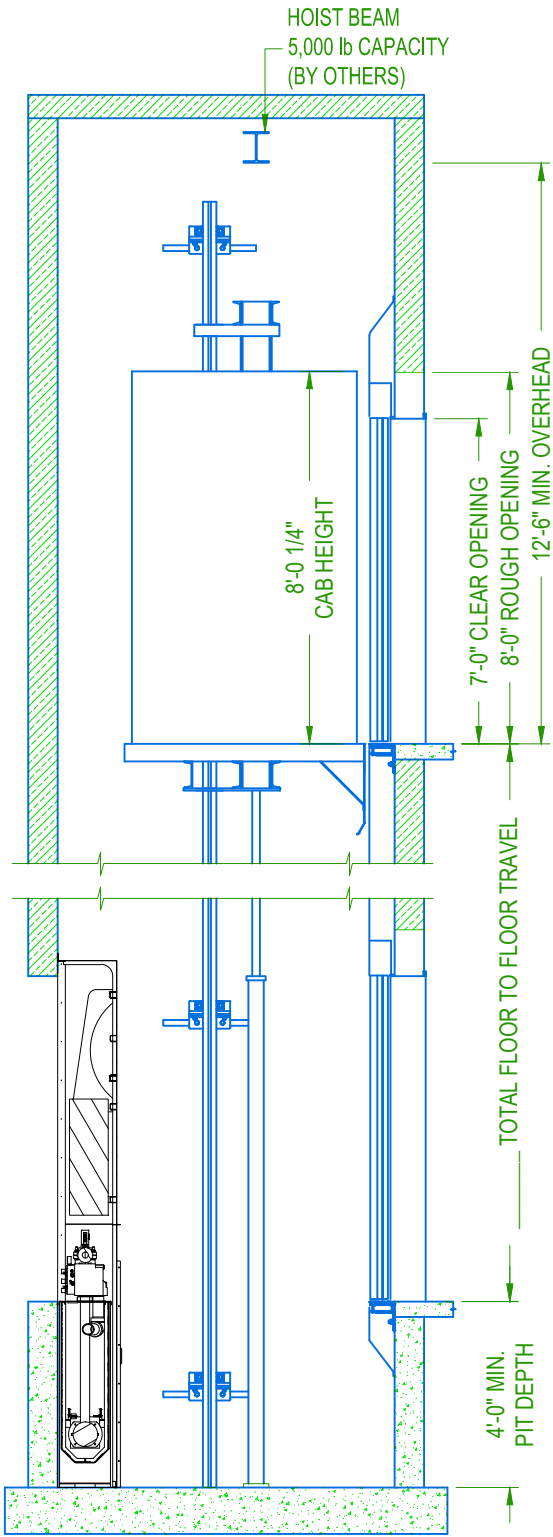

SECTION A-A
NOT TO SCALE

PASSENGER HOLELESS
ELEVATION VIEW

CAPACITY 5000 lbs.	*50MRLHHTS1E14
TWO SPEED	
PU IN THE REAR	

TWO SPEED HOISTWAY PLAN

**PASSENGER HOLELESS
PLAN VIEW**

**CAPACITY 5000 lbs. *50MRLHHTS1E14
TWO SPEED
PU IN THE REAR**

SECTION A-A
NOT TO SCALE

TWO SPEED HOISTWAY PLAN

**PASSENGER HOLELESS
ELEVATION & PLAN VIEW**

CAPACITY 5000 lbs. *50MRLHHTS1E14
TWO SPEED
PU IN THE REAR