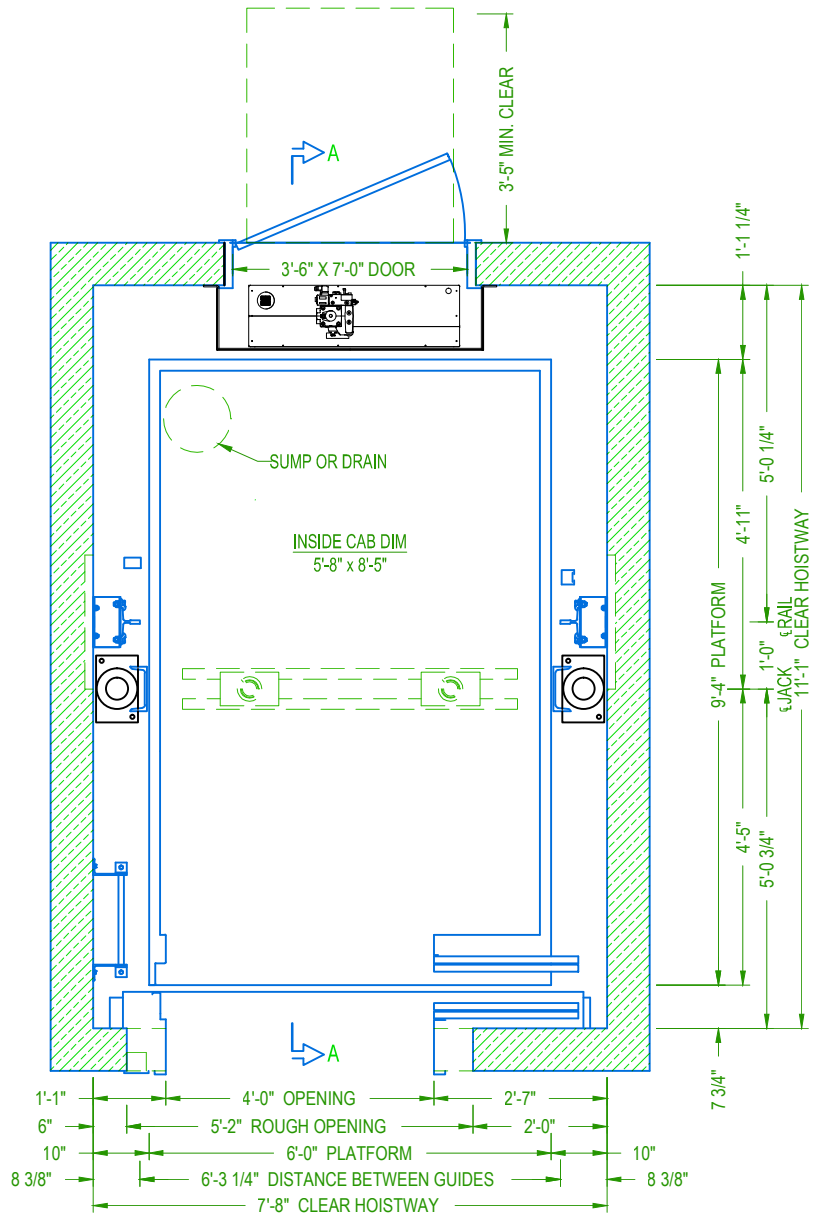

SECTION A-A
NOT TO SCALE

PASSENGER HOLELESS
ELEVATION VIEW

CAPACITY 5000 lbs.	*50MRLHHTS1E14
TWO SPEED	
PU IN THE REAR	

TWO SPEED HOISTWAY PLAN

**PASSENGER HOLELESS
PLAN VIEW**

**CAPACITY 5000 lbs. *50MRLHHTS1E14
TWO SPEED
PU IN THE REAR**

SECTION A-A
NOT TO SCALE

TWO SPEED HOISTWAY PLAN

**PASSENGER HOLELESS
ELEVATION & PLAN VIEW**

CAPACITY 5000 lbs. *50MRLHHTS1E14
TWO SPEED
PU IN THE REAR