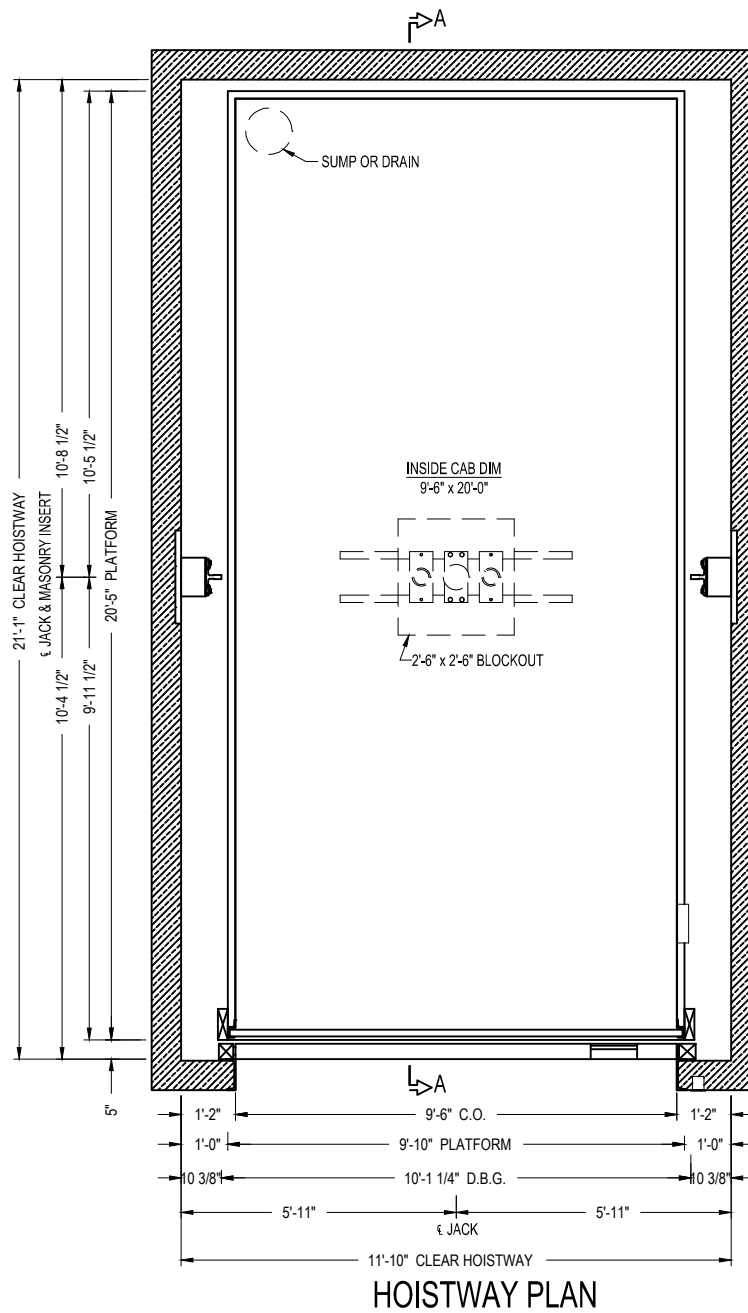

**SECTION A-A**  
NOT TO SCALE

\* DIMENSIONS BASED ON 7'-8" INSIDE CAB.  
OTHER OPTIONS AVAILABLE.  
CONSULT LITERATURE.

**FREIGHT IN-GROUND**  
**ELEVATION & PLAN VIEW**

**CAPACITY 6000 lbs.**

**60FIG1E14**

**FREIGHT Class B**

SECTION A-A  
NOT TO SCALE

\* DIMENSIONS BASED ON 7'-8" INSIDE CAB.  
OTHER OPTIONS AVAILABLE.  
CONSULT LITERATURE.

FREIGHT IN-GROUND  
ELEVATION VIEW

CAPACITY 6000 lbs.  
FREIGHT Class B

60FIG1E14

**FREIGHT IN-GROUND  
PLAN VIEW**

**CAPACITY 6000 lbs.  
FREIGHT Class B**

**60FIG1E14**