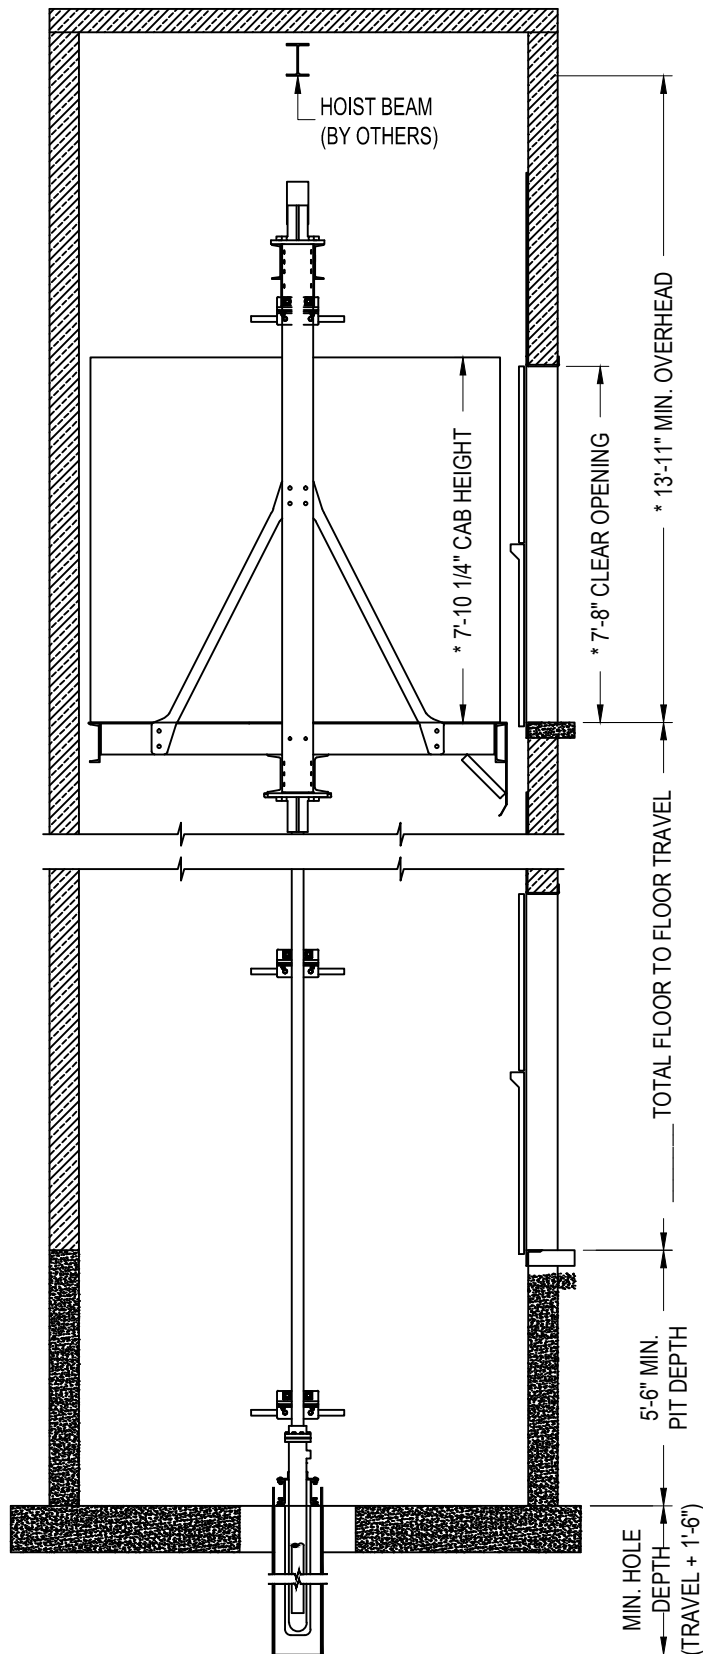

**SECTION A-A**  
NOT TO SCALE

\* DIMENSIONS BASED ON 7'-8" INSIDE CAB.  
OTHER OPTIONS AVAILABLE.  
CONSULT LITERATURE.

**FREIGHT IN-GROUND**  
**ELEVATION & PLAN VIEW**

**CAPACITY 6000 lbs.**

**60FIG1E14**

**FREIGHT Class B**

SECTION A-A  
NOT TO SCALE

\* DIMENSIONS BASED ON 7'-8" INSIDE CAB.  
OTHER OPTIONS AVAILABLE.  
CONSULT LITERATURE.

FREIGHT IN-GROUND  
ELEVATION VIEW

CAPACITY 6000 lbs.  
FREIGHT Class B

60FIG1E14

**FREIGHT IN-GROUND  
PLAN VIEW**

**CAPACITY 6000 lbs.  
FREIGHT Class B**

**60FIG1E14**